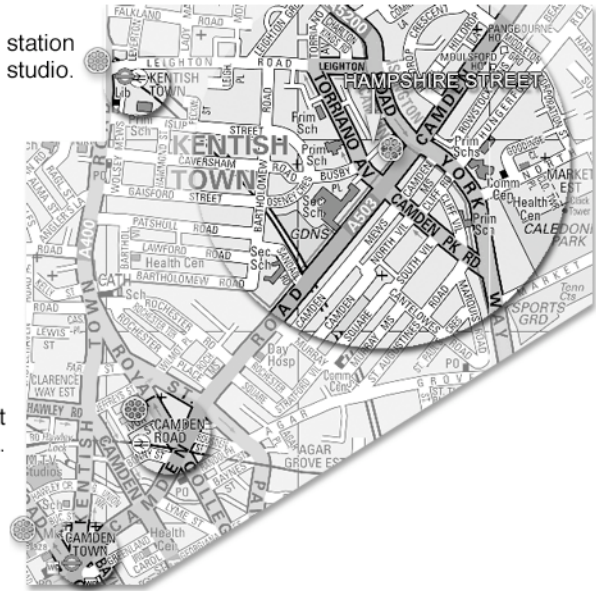

Camden Road National Rail station is just 6 minutes from the studio or a short bus ride.

Camden Town Tube (Northern line) is a 12 minute walk or a short bus ride (253, 29) from the studio.

TUBE

BUS

RAIL

www.cosprop.com