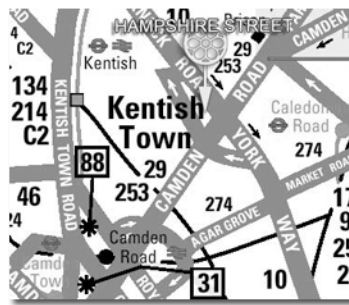

Camden Road National Rail station is just 6 minutes from the studio or a short bus ride.

Camden Town Tube (Northern line) is a 12 minute walk or a short bus ride (253, 29) from the studio.

TUBE

BUS

RAIL

www.cosprop.com