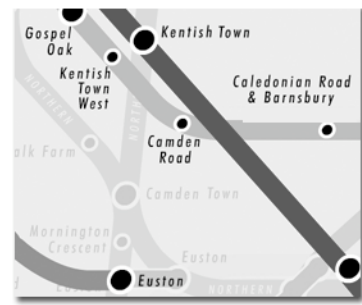

Camden Road National Rail station is just 6 minutes from the studio or a short bus ride.

Camden Town Tube (Northern line) is a 12 minute walk or a short bus ride (253, 29) from the studio.

TUBE

BUS

RAIL

www.cosprop.com