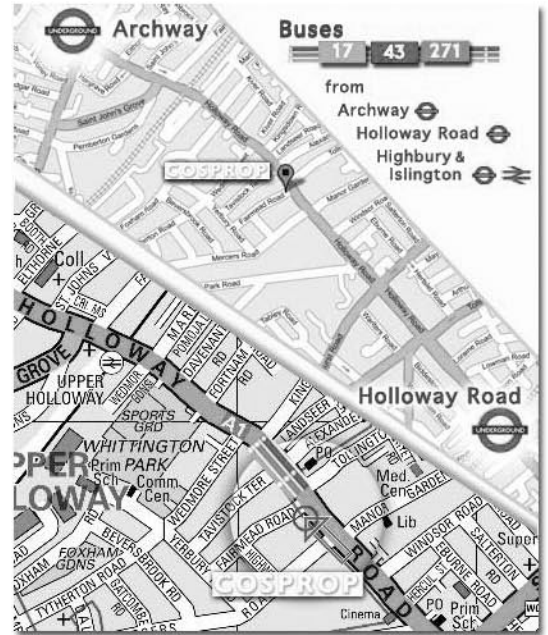

COSPROP AND COSPROP EXHIBITIONS

Tel: 020 7561 7300

Fax: 020 7561 7310

Email enquiries@cosprop.co.uk

469-475 Holloway Road - London N7 6LE

Archway (Northern Line), **Holloway Road** (Piccadilly Line) and **Highbury & Islington** (Victoria Line) are all a short bus ride from Cosprop, (17, 43, 271, alight at Tollington Way).

Highbury & Islington National Rail station is also short bus ride.

Frequent buses run along the Holloway Road (17, 43, 271, alight at Tollington Way).

TUBE

BUS

RAIL

www.cosprop.com