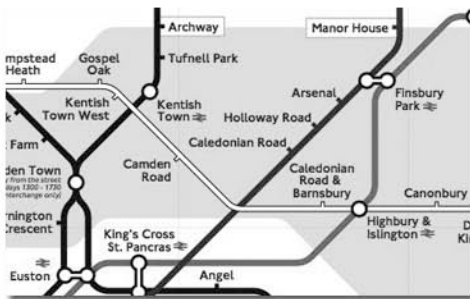

COSPROP AND COSPROP EXHIBITIONS

Tel: 020 7561 7300

Fax: 020 7561 7310

Email enquiries@cosprop.co.uk

469-475 Holloway Road - London N7 6LE

Archway (Northern Line), **Holloway Road** (Piccadilly Line) and **Highbury & Islington** (Victoria Line) are all a short bus ride from Cosprop, (17, 43, 271, alight at Tollington Way).

Highbury & Islington National Rail station is also short bus ride.

Frequent buses run along the Holloway Road (17, 43, 271, alight at Tollington Way).

TUBE

BUS

RAIL

www.cosprop.com